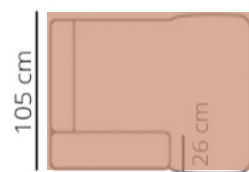

186 cm

**AL-3W (arm left)
3W-AR (arm right)**

206 cm

**AL-3,5W (arm left)
3,5W-AR (arm right)**

226 cm

2W

140 cm

2,5W

160 cm

3W

180 cm

3,5W

200 cm

PK

70 cm

110 cm

HH

96 cm

96 cm

**AL-LG (arm left)
LG-AR (arm right)**

105 cm

160 cm

26 cm

112 cm

**OEL (left)
OER (right)**

222 cm

98 cm